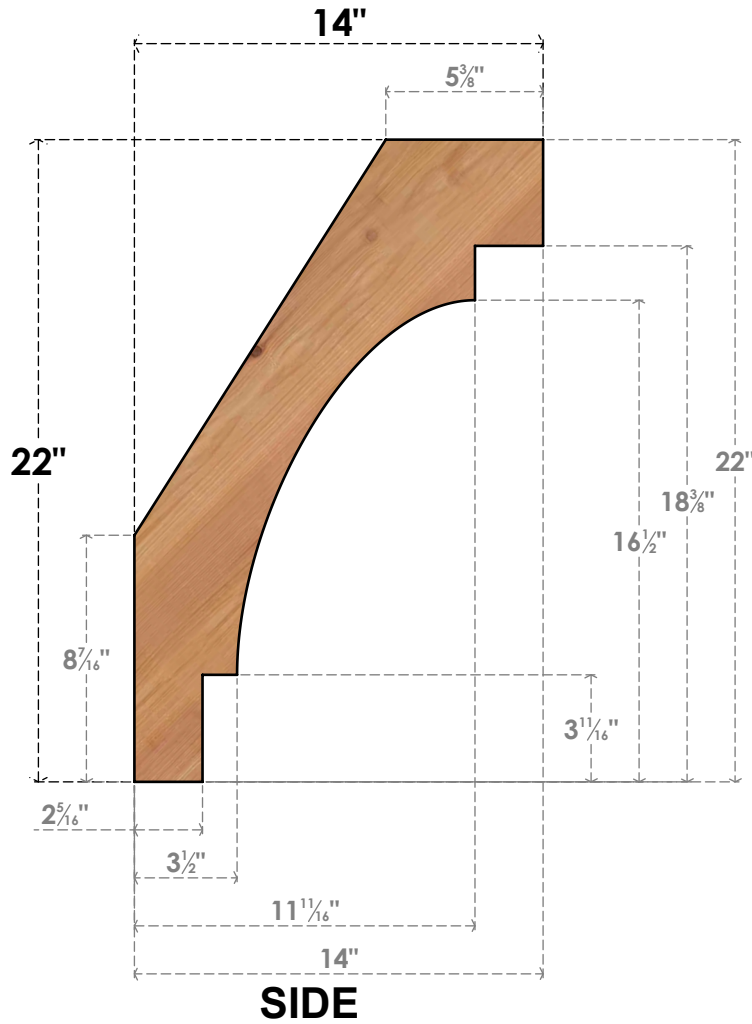

BRC06X14X22MRC00SWR

5 1/2"W X 14"D X 22"H MERCED SMOOTH BRACE, WESTERN RED CEDAR

EKENA MILLWORK
 2300 WEST MAIN ST.
 CLARKSVILLE, TX 75426
 TOLL FREE: 866-607-0453
 WWW.EKENAMILLWORK.COM

NOTES

1. INSTALLATION TO BE COMPLETED IN ACCORDANCE WITH MANUFACTURER'S SPECIFICATIONS.
2. DRAWING MAY NOT BE TO SCALE
3. THIS DRAWING IS INTENDED FOR DESIGN AND PLANNING PURPOSES ONLY.
4. ALL INFORMATION CONTAINED HEREIN WAS CURRENT AT THE TIME OF DEVELOPMENT BUT MUST BE REVIEWED AND APPROVED BY THE PRODUCT MANUFACTURER TO BE CONSIDERED ACCURATE.
5. PRODUCTS ARE NOT KILN DRIED. THIS ITEM IS UNIQUE AND WILL CONTAIN THE NATURAL VARIATIONS THAT THE WOOD SPECIES OFFERS. THIS MAY RESULT IN VARIATIONS UP TO 1/4"