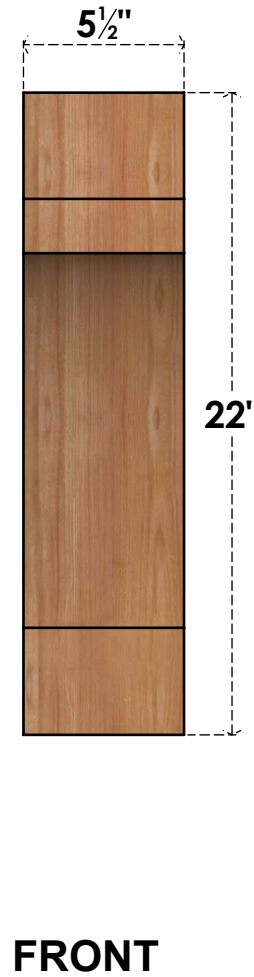

BRC06X14X22MRC00SWR

5 1/2"W X 14"D X 22"H MERCED SMOOTH BRACE, WESTERN RED CEDAR

EKENA MILLWORK
 2300 WEST MAIN ST.
 CLARKSVILLE, TX 75426
 TOLL FREE: 866-607-0453
 WWW.EKENAMILLWORK.COM

NOTES

1. INSTALLATION TO BE COMPLETED IN ACCORDANCE WITH MANUFACTURER'S SPECIFICATIONS.
2. DRAWING MAY NOT BE TO SCALE
3. THIS DRAWING IS INTENDED FOR DESIGN AND PLANNING PURPOSES ONLY.
4. ALL INFORMATION CONTAINED HEREIN WAS CURRENT AT THE TIME OF DEVELOPMENT BUT MUST BE REVIEWED AND APPROVED BY THE PRODUCT MANUFACTURER TO BE CONSIDERED ACCURATE.
5. PRODUCTS ARE NOT KILN DRIED. THIS ITEM IS UNIQUE AND WILL CONTAIN THE NATURAL VARIATIONS THAT THE WOOD SPECIES OFFERS. THIS MAY RESULT IN VARIATIONS UP TO 1/4"